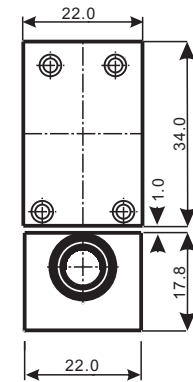

Unit: mm

Note:

Max Measure Length (ML): 1220 mm

Section Size: 22.0 x 52.8 mm²

Max Length : ML + 122 mm

Yihehua Linear Scale

SK10