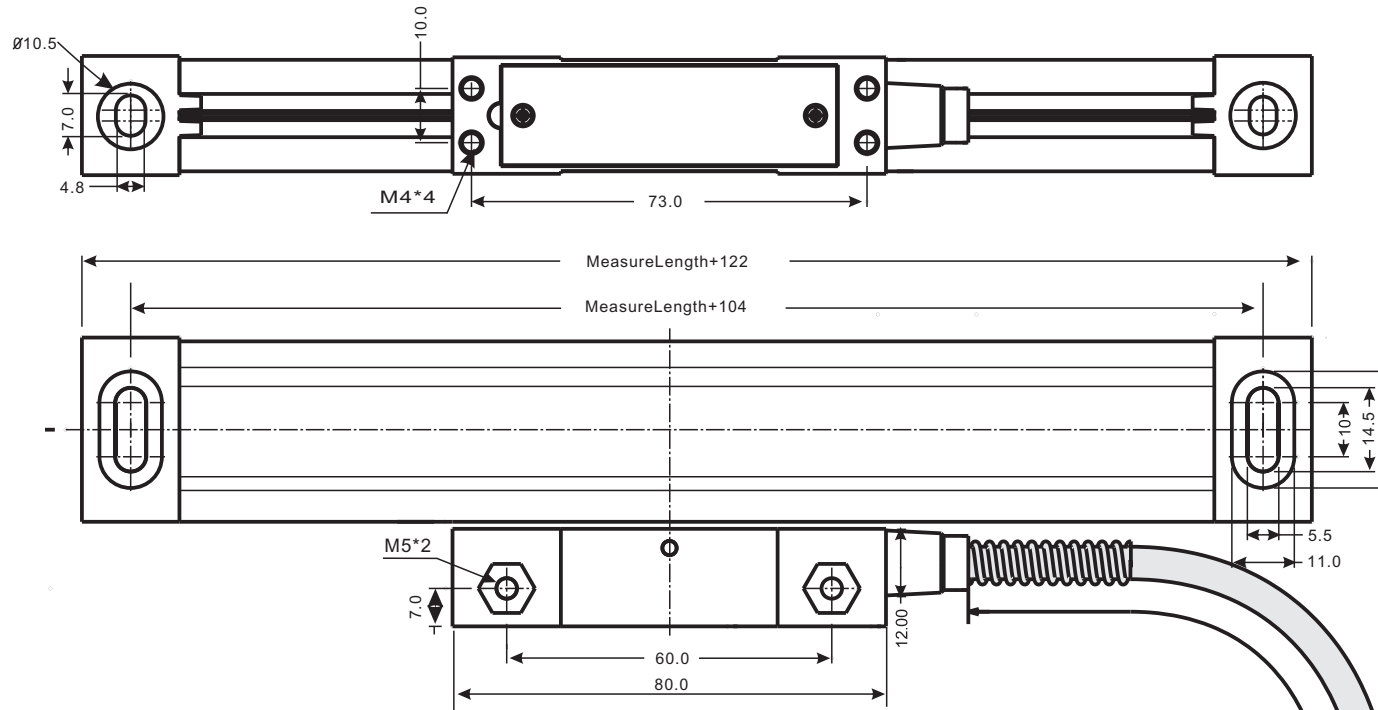

Unit: mm

Note:

Max Measure Length (ML): 1220 mm

Section Size: 22.0 x 52.8 mm²

Max Length : ML + 122 mm

Yihehua Linear Scale

SK10