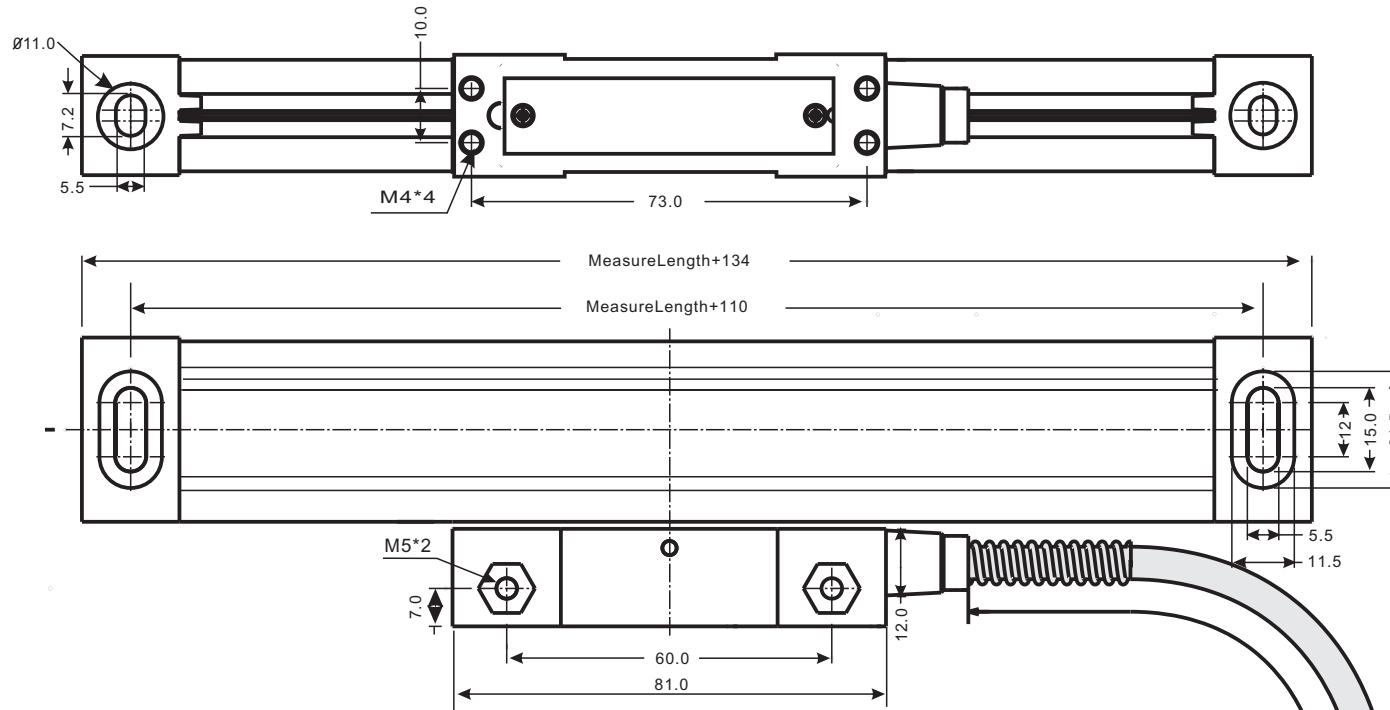

Unit: mm

Note:

Max Measure Length (ML): 3020 mm

Section Size: 30.0 x 66.6 mm²

Max Length : ML + 134 mm

Yihao Linear Scale

YG